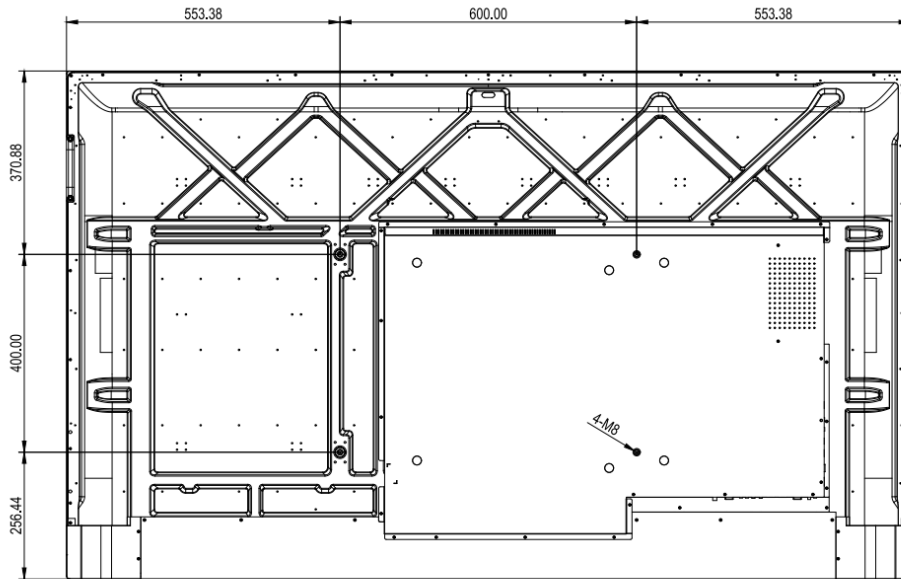

Interfaces

USB

USB

COAX

RS232

AV IN

AV OUT

EARPHONE OUT

RJ45-OUT

RJ45-IN

HDMI 2

HDMI 1

TOUCH OUT

USB 2.0

USB 3.0

TF

Order Information

Model	Remake
MW3565/75/86-T-C	Smart Interactive Display
Wireless Screen Sharing Dongle	Optional
Mobile Stand	Optional
I5 Processor Pluggable PC Module(Win10 System is Not Activated)	Optional
I7 Processor Pluggable PC Module(Win10 System is Not Activated)	Optional
USB Camera	Optional