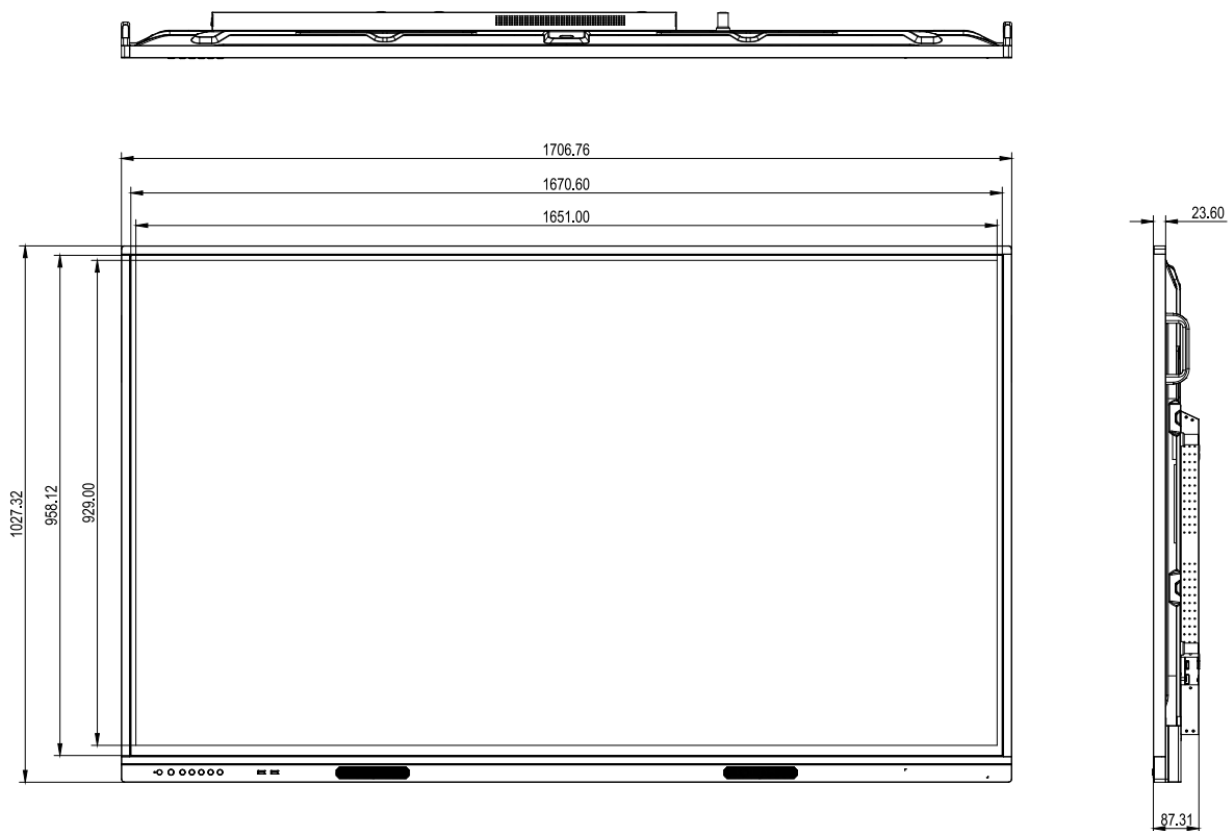

Power Supply	AC 100V~240V, 50~60Hz
Consumption(W)	≤290 ≤0.5(Standby)
Operation Temperature	0°C~40°C
Operating Humidity	10%~90% (No Condensation)
Storage Temperature	-20~60°C
Storage Humidity	10%~90% (No-condensing)
Product Size(W*H*D) (mm)	1706.76*1027.32*87.31
Packing Size(W*H*D)(mm)	1860*1160*220
Weight(kg)	Net Weight:51.9 Gross Weight:65.7
Accessory	
Standard	1*Touch Pen、1*Wall Mount、1*Power Cable、1*Quick Guide、1*Easy Use Instruction

Appearance

Dimensions

MW3575-T-C